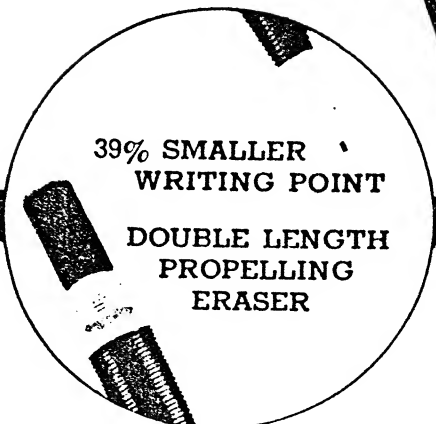

Back for Black Leads or Blue for Blue Leads $1.00.

Red for Red Leads $1.00.

Gold-Capped $1.85.

Gold Center Section $2.50.

SUGGEST A DIFFERENT-COLORED FINELINE PENCIL FOR EACH OF THE DIFFERENT COLORED LEADS USED.

Spiral-Grip ends finger fatigue—tends to keep pencil turning slightly in use, thus keeping point at maximum sharpness.

Color	Fineline in "Working Togs" $1.00		Fineline in "Working Togs Dressed Up" $1.85		Fineline in "Working Togs Full Dress" $2.50	
	Symbol Code		Symbol Code		Symbol Code	
Black	LE	EVUBN	YLE	EVWAG	CLE	EVWEZ
Red	RE	EVUCR				
Brown	BE	EVUDX				
Green	GE	EVUFT				
Blue	TE	EVWIL				

Grades & Colors	Sticks Per Box	Price	Sticks Per Box	Price

FINELINE DOUBLE LENGTH LEADS

HB, F, H, 2H, 3H, 4H	18	$ .25	8	$ .15
Red, Blue, Indelible	12	.25	5	.15

REGULAR LEADS 1 3/4" LONG, .048 DIAMETER

HB, B, 2B, 3B, F, H, 2H, 3H, 4H	25	.15		
Red, Blue, Indelible, Green	12	.15		

Grades & Colors	Sticks Per Box	Price	Sticks Per Box	Price

INDUSTRIAL PACKAGE

FINELINE DOUBLE LENGTH LEADS

Black (any grade)	144	$1.25	72	$ .65
Red, Blue, Indelible	144	1.75	72	.90

REGULAR LEADS 1 3/4" LONG, .048 DIAMETER

Black (any grade)	144	.45		
Red, Blue, Indelible, Green	144	.75		

ERASERS

Fineline Double Length LE (for LE Working Togs pencil)	Number in Tube	Price
	3	$ .15

REGULAR ERASERS (Standard Size)

R3	3	.10
R6	6	.15

Industrial Package	Number in Tube	Price
LE Regular	144	$2.50 Net
Oversize	72	1.50 Net

Black Red Blue Indelible